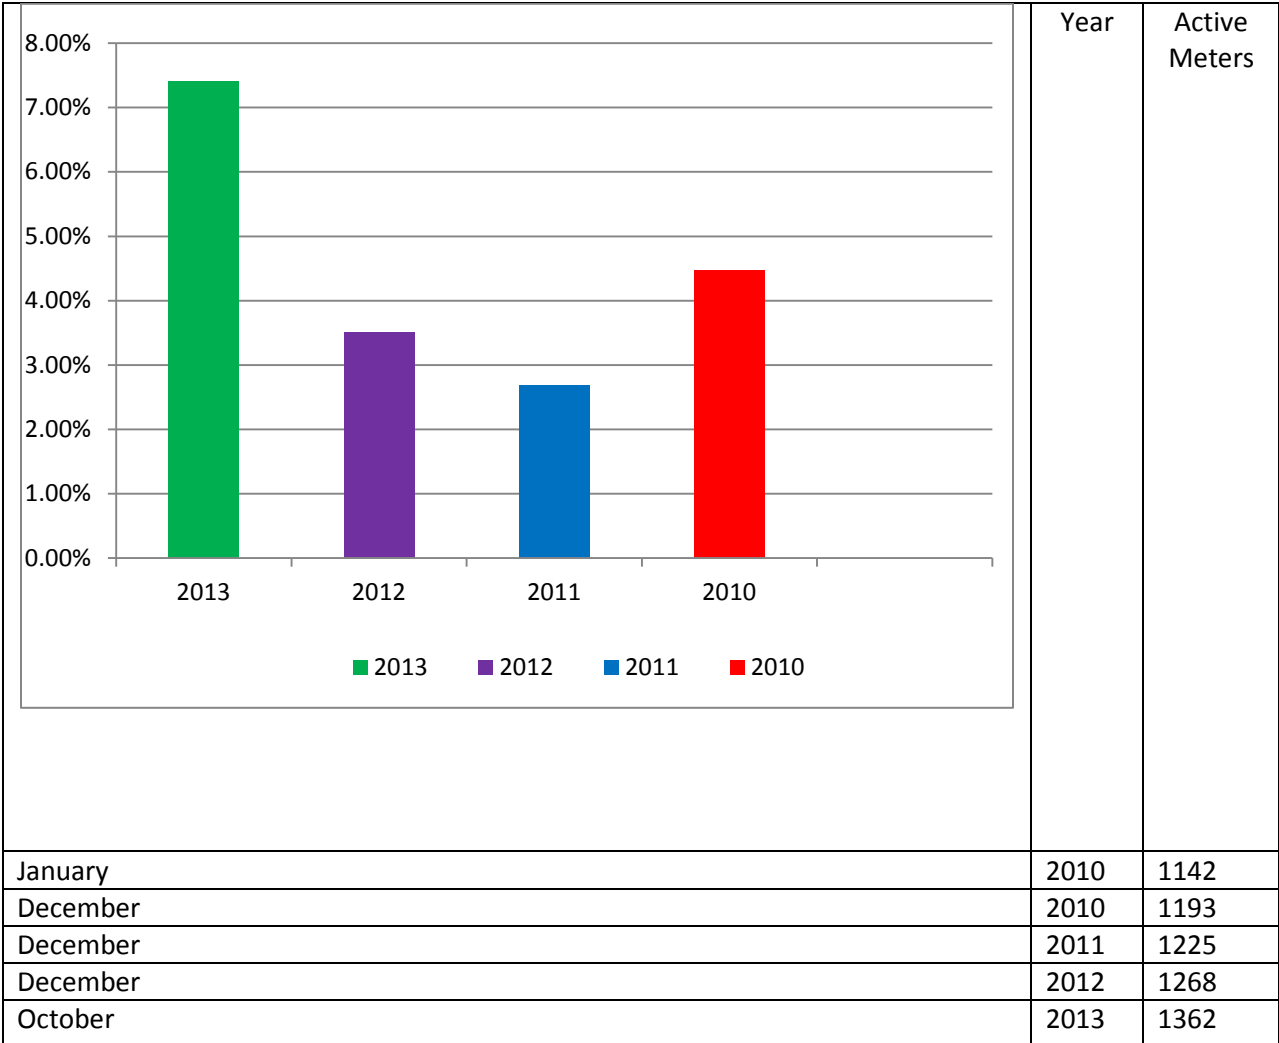

# Consumer Growth of Hochatown January 1, 2010 – October 30, 2013

Growth Chart Provided by:

Choctaw Electric Cooperative

*Growth and expansion is based on current information as of October 30, 2013*